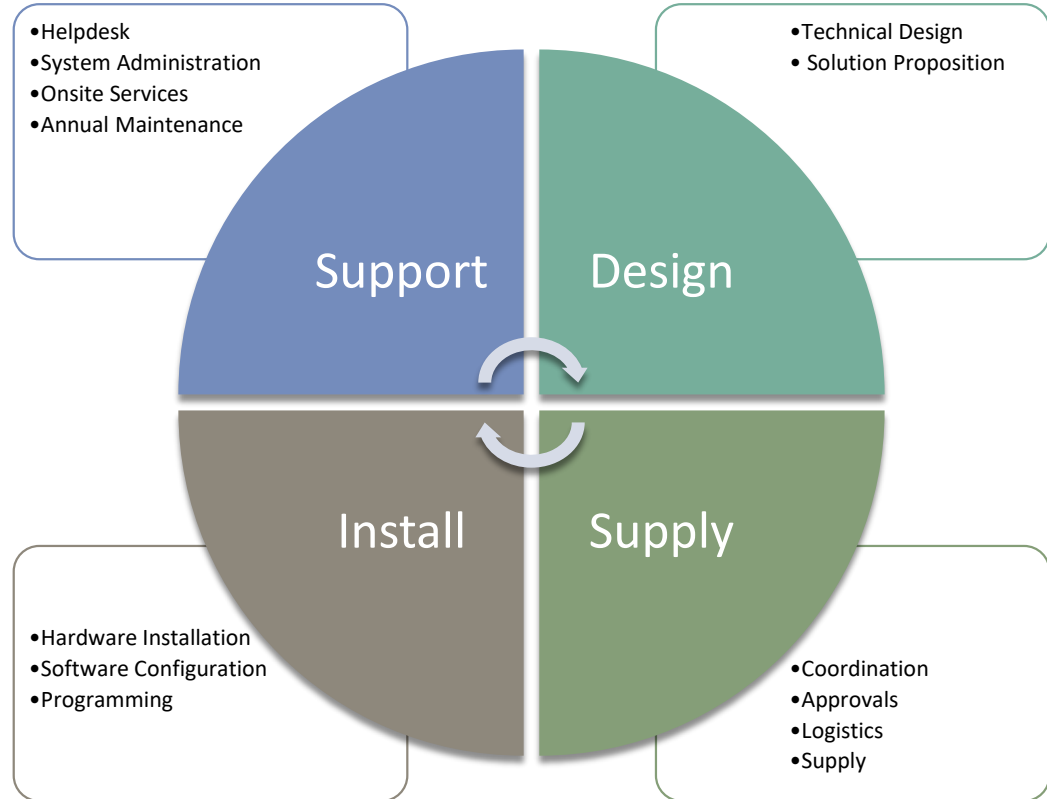

COSMOS GREEN
INDIA BROADCAST

Established in 2018

- Broadcasting
- Live Sport
- Event Management

About Us

Established in
1996

ISO 9001 :
2008 Company

Employees:
100+

- Cosmos Group established in year 1996
- Solution Provider in Audio Visual , IP Telephony and Surveillance
- Super Distributor for western region since 2004 for Panasonic IP PBX / IP cameras / Video conference also for Infocus
- We have 50 Business Partners in West
- Authorized service centre for PBX / IP Camera/Video Conferencing
- 1000+ Clients with 7000+ Installations
- Pan India Reach with Offices in Mumbai, Pune, Ahmedabad and New Delhi & an Overseas office in Singapore
- Pan India Dealer Network (150 Dealers)
- ISO 9001 : 2008 Company
- Certified professionals with Infocomm CTS-D & I, CTS, DMC-D, DMC-E , XTP , Tesira etc.

What do we do

We specialize in solution designing as per client requirement and ensures delivering the satisfactory results

Distribution

Partnerships

Expertise

Audio Visual

Telecommunications

Surveillance