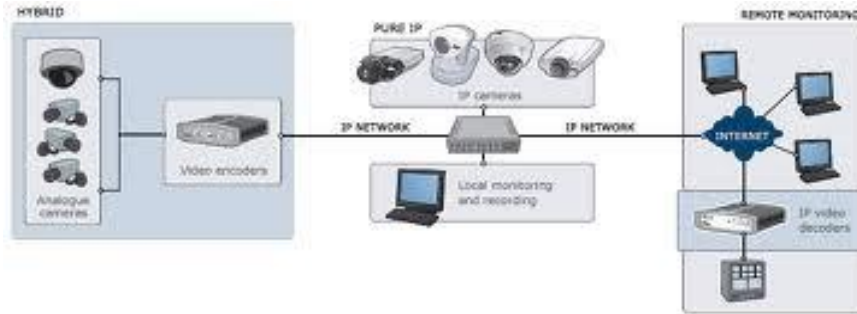

Allied Telesis

SAMSUNG

D-Link

molex

axxon
Video Surveillance and Security Solutions

milestone

EDWARDS

COOPER

GST
A UTC Fire & Security Company

DSC

FAAC
Simply automatic.

PLANAR

- ❖ Monitor – Store – Search - Recall
- ❖ IP Camera Distribution
- ❖ Video Analytics
- ❖ Control Room Cabling & Installation
- ❖ Control Room and Video Walls